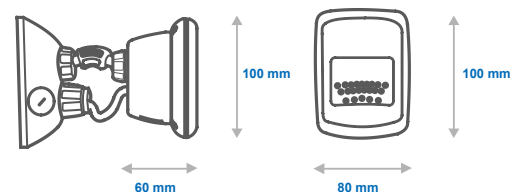

OUTDOOR WALL MOUNT PIR OCCUPANCY SENSORS

Approximate Dimensions:

Width: 80 mm
Length: 100 mm

General Data:

Construction:

Body Injection Moulded ABS
Lens Injection Moulded Multi Faceted ABS
Sensor Passive Infra Red Day / Night and Motion Sensor
IP Rating IP65

Typical Applications:

Domestic and commercial Outdoor Wall Mounted
Mainly used to Automate Light Fitting Control

Product Information:

Product Code	LampWatt's
OUTDOOR PIR	11 - 12M Radius, 112°

Multiple Views: