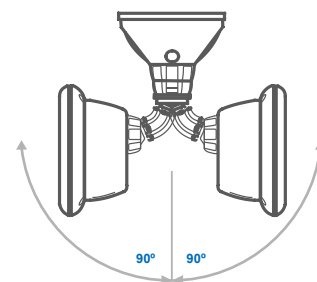

OUTDOOR WALL MOUNT PIR OCCUPANCY SENSORS

Approximate Dimensions:

Width: 80 mm
Length: 100 mm

General Data:

Construction:

Body Injection Moulded ABS
Lens Injection Moulded Multi Faceted ABS
Sensor Passive Infra Red Day / Night and Motion Sensor
IP Rating IP65

Typical Applications:

Domestic and commercial Outdoor Wall Mounted
Mainly used to Automate Light Fitting Control

Product Information:

Product Code	LampWatt's
OUTDOOR PIR	11 - 12M Radius, 112°

Multiple Views: